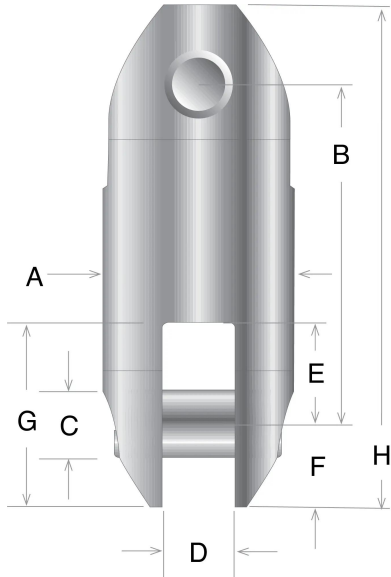

7200 Series 90-Degree Connector Clevis/Clevis (Non-Swiveling)

Non-swiveling rope connector with a clevis fitting on both ends.

Specifications

Material	Zinc Plated Alloy Steel
Termination Type	Clevis
Connector Type	Clevis

Available Products

Part No.	SWL Pounds (3:1)	SWL Pounds (5:1)	Dim A	Dim B	Dim C - Pin Dia.	Dim D	Dim E	Dim F	Dim G	Dim H
7212	2300	1380	7/8	1-9/16	5/16	5/16	15/32	3/8	27/32	2-5/16
7225	5000	3000	1-1/4	2	3/8	19/32	11/16	7/16	1-1/8	2-7/8
7237	8000	4800	1-1/2	2-1/8	7/16	19/32	13/16	9/16	1-3/8	3-1/4
7250	11500	6900	1-7/8	2-1/2	5/8	3/4	15/16	13/16	1-3/4	4-1/8
7262	18500	11100	2-7/16	3-7/8	7/8	1	1-9/16	1-1/8	2-11/16	6-1/8
7275	31500	18900	2-1/2	4	7/8	1	1-9/16	1-1/8	2-11/16	6-1/4