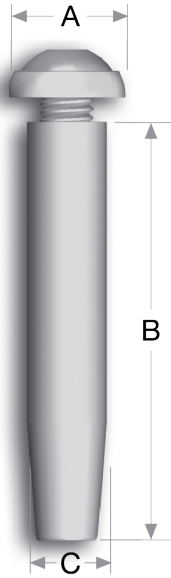

# ELECTROLINE®

QUICK CONNECT. STRONG SUPPORT.

ARCHITECTURAL

## Fixed Stud Assembly

Electroline's Fixed Stud Assembly is used to attach straight runs of wire rope railings to a post. The swageless termination makes it quick and easy to install.

### Available Products

Rope Size (In)	Part No.	Dim A	Dim B	Dim C
3/16	CE-318	11/16	2-3/16	7/16
1/4	CE-325	13/16	3	9/16

PDF generated on 2025-03-20 at 14:54 by [electrolineusa.com](https://electrolineusa.com). Information is provided for reference only. Please contact Electroline at [info@electrolineusa.com](mailto:info@electrolineusa.com) or 1-800-321-0870 to confirm specifications or discuss customization options.